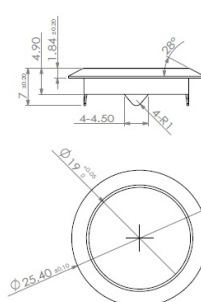

PRODUCT SHEET

Description:

Rim Lock 850, $\varnothing 19 \times 22 \text{mm}$, Drawer, NPL, CK SISO, KA H01

Item number:

14.01.040-4

Units	Box	Carton	HS Code	Barcode
Pcs.	12	192	8301300000	
				5704866031998