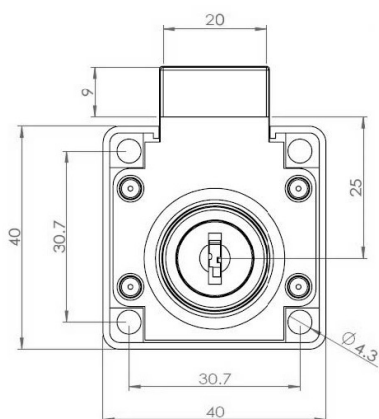

PRODUCT SHEET

Description:

Rim Lock 850, $\varnothing 19 \times 22 \text{mm}$, Drawer, NPL, CK SISO, KA H01

Item number:

14.01.040-4

Units	Box	Carton	HS Code	Barcode
Pcs.	12	192	8301300000	
				5704866031998