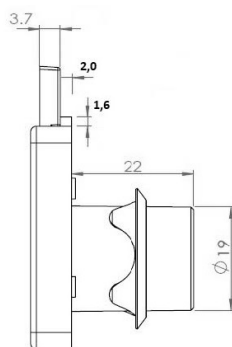

PRODUCT SHEET

Description:

Rim Lock 850, $\varnothing 19 \times 22 \text{mm}$, Drawer, NPL, CK SISO, KA H01

Item number:

14.01.040-4

Units	Box	Carton	HS Code	Barcode
Pcs.	12	192	8301300000	
				5704866031998